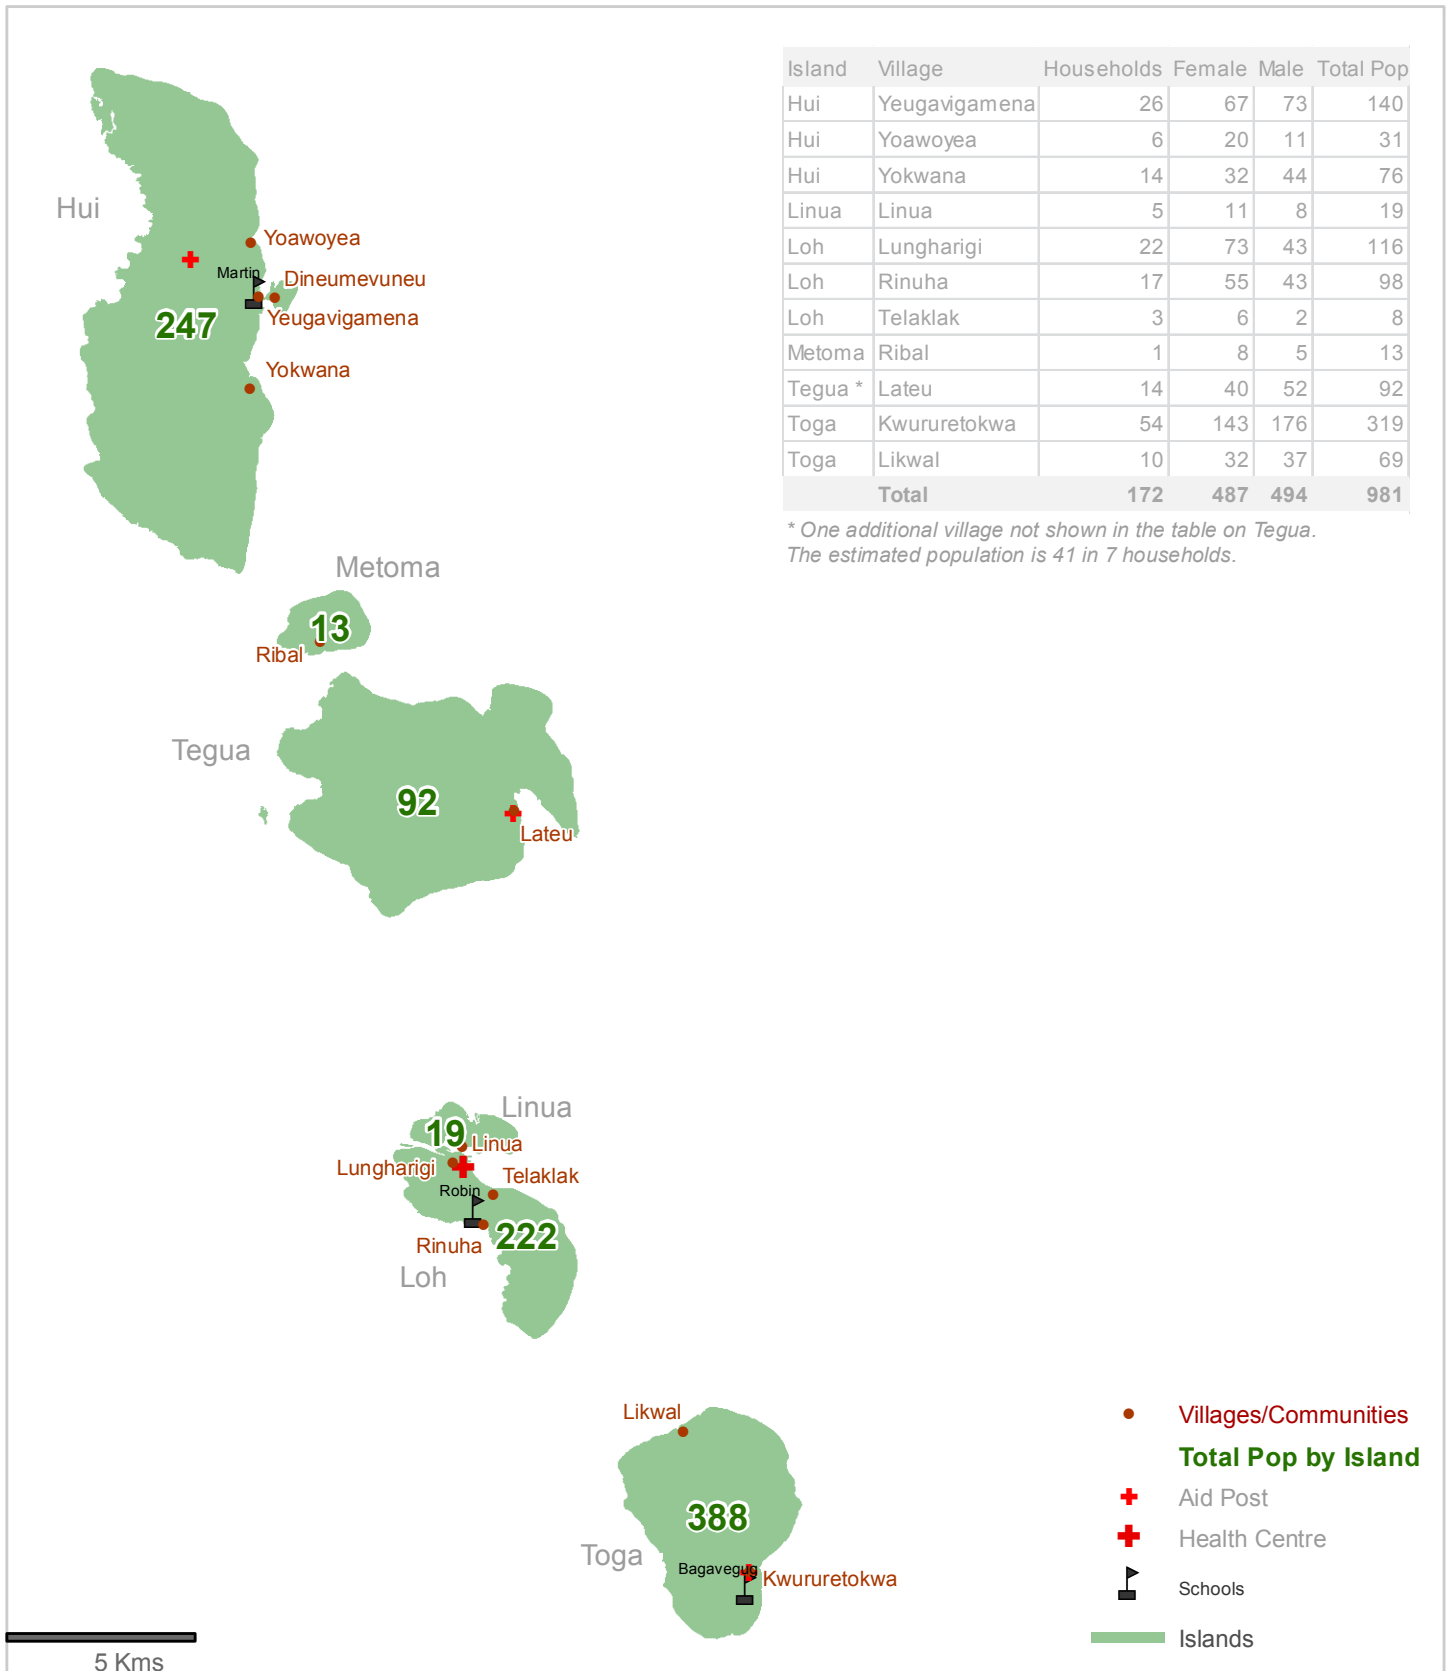

Situation update: Tropical Cyclone Donna

Torres Island group population summary 2016 census

Data Sources:
Vanuatu National Statistic Office (VNSO),
Preliminary Data for 2016 Mini Census.

The information in this map is from a range of sources. The NDMO takes no responsibility for the accuracy of the information provided.