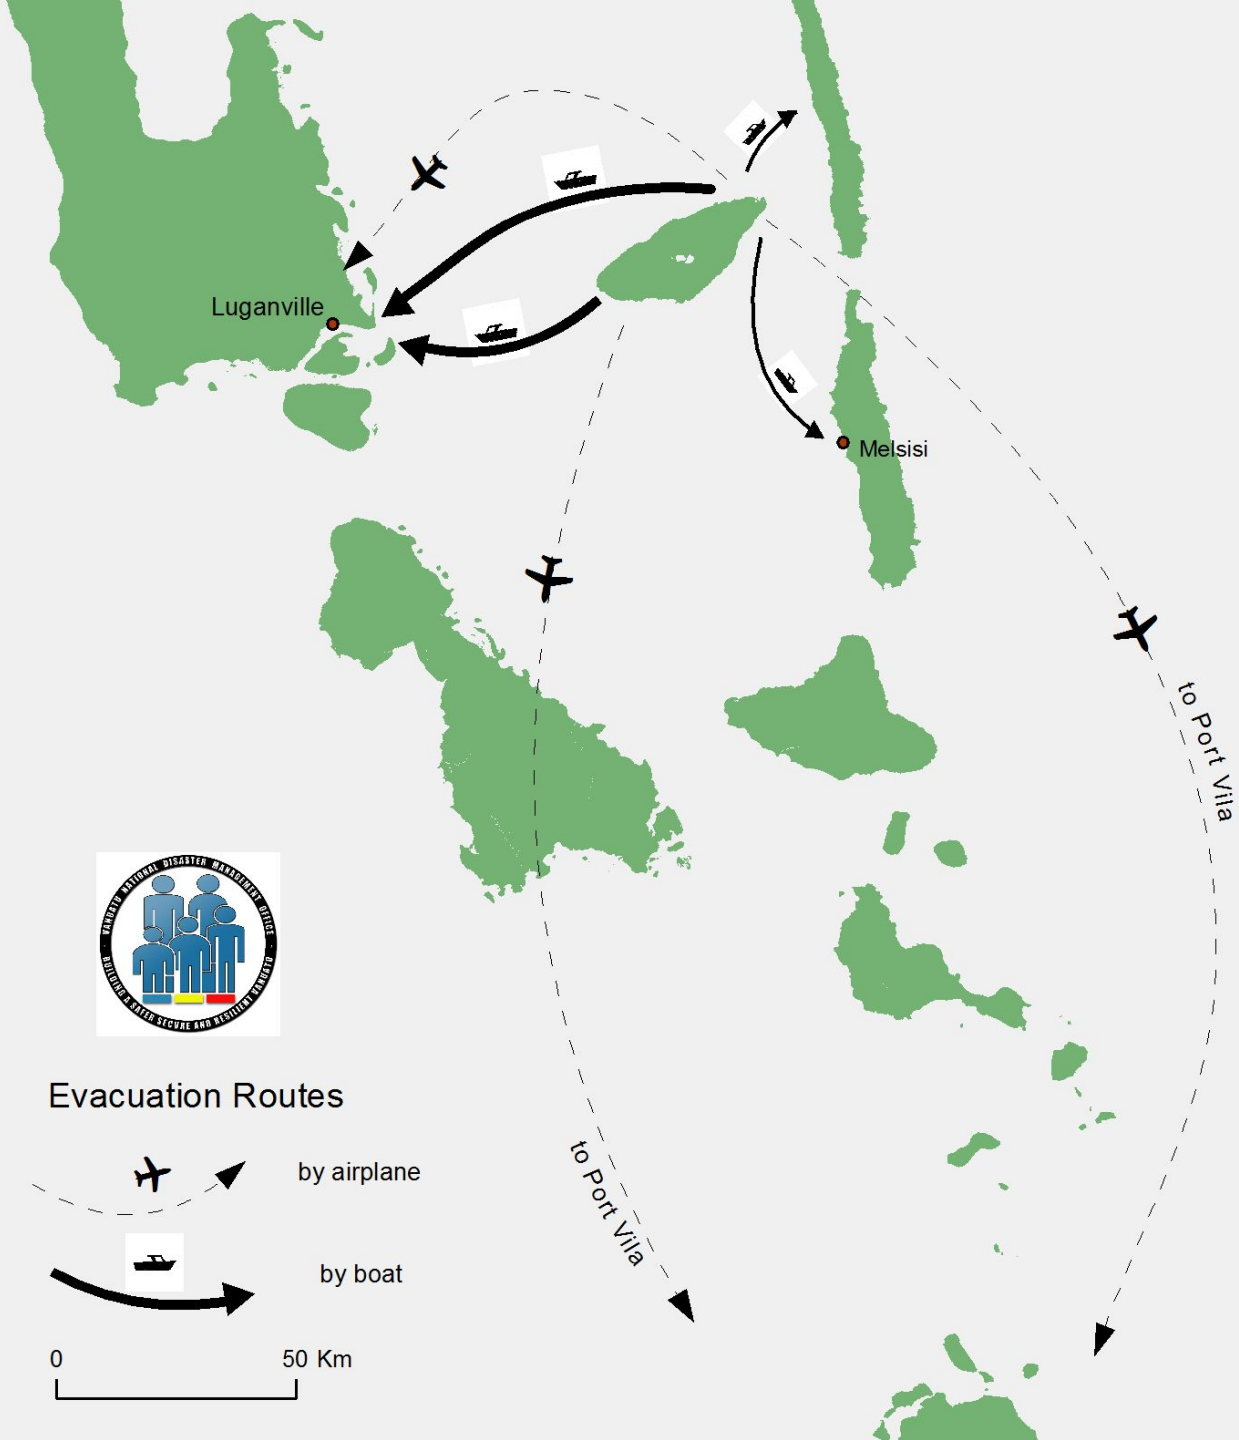

Sanma PEOC

Situation Overview

Prepared for:

Daily briefing

15:00 3rd October 2017

Agenda

- **Timelines of activities**
- **Situation Overview**
- **Cluster updates – key points**

Timeline next 24 hours

Timeline tomorrow

- **09:00 PEOC morning briefing**
- **15:00 PEOC afternoon briefing**
- **17:00 Possible Prime Minister visit**
- **17:00 – 19:00 Australian Navy vessel Choules and Huon arriving Luganville**

Situation Overview

Evacuation Routes

Evacuations from Ambae to Luganville

- **Red Cross evacuation centre registrations Monday 2nd October 2017**
- **More information still being processed, all numbers are estimates**

Item	Number
Number of evacuation centres	45
Number of people in Luganville	6,295

Location of evacuation sites in Luganville (not yet complete)