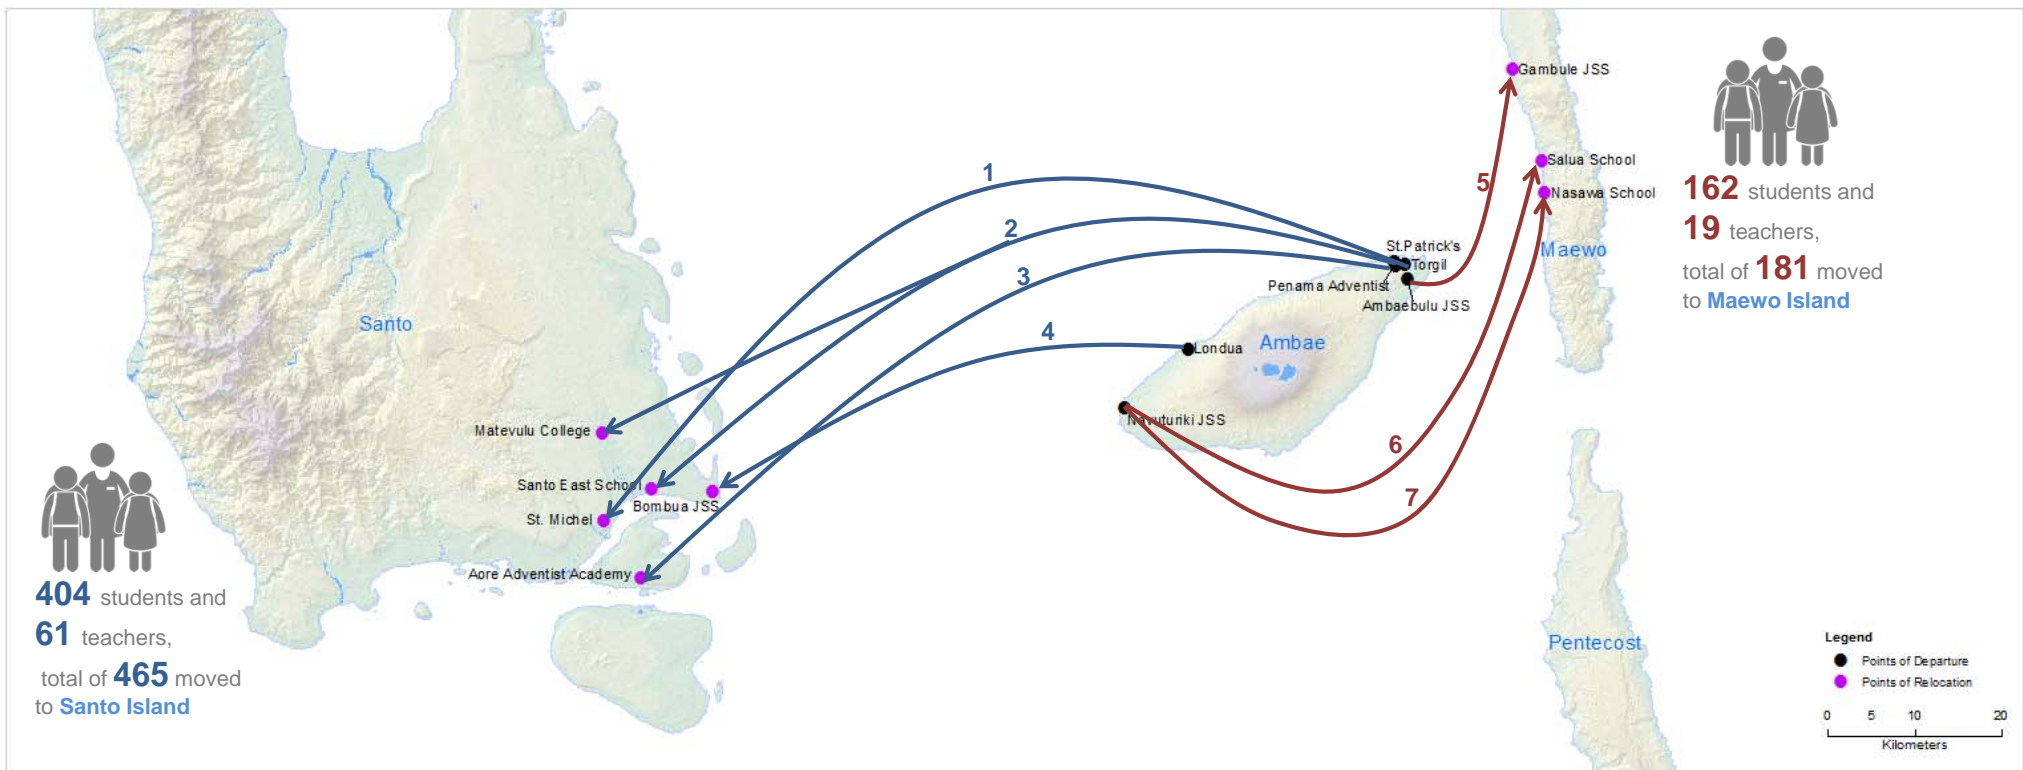

# Education movements out of Ambae

(as at 29 June 2018)

Education cluster and NDMO collected movement secondary boarding schools out of Ambae in June. Key statistics, points of departure and relocation are illustrated.

**7** Secondary boarding schools - **566** students and **80** teachers, total of **646** moved out of Ambae

	SCHOOLS from AMBAE	No. Students	No. Teachers & Staff	TOTAL - students & staff	HOSTING SCHOOL	Island	Status
➔1	Torgil Rural Training Center	28	9	37	St. Michelle College	Santo	Moved
➔2	St. Patrick's College	260	37	297	Matevulu & Santo East	Santo	Moved
➔3	Penama Adventist College	24	6	30	Aore Adventist Academy	Santo	Moved
➔4	Londua Technical College	92	9	101	Bombua JSS	Santo	Moved
	<b>Sub-Total - moved to Santo</b>	<b>404</b>	<b>61</b>	<b>465</b>			
➔5	Ambaebulu JSS	106	9	115	Gambule JSS	Maewo	Moved
➔6	Navuturiki JSS English	31	5	36	Salua School	Maewo	Moved
➔7	Navuturiki JSS French	25	5	30	Nasawa School	Maewo	Moved
	<b>Sub-Total - moved to Maewo</b>	<b>162</b>	<b>19</b>	<b>181</b>			
	<b>GRAND TOTAL</b>	<b>566</b>	<b>80</b>	<b>646</b>			