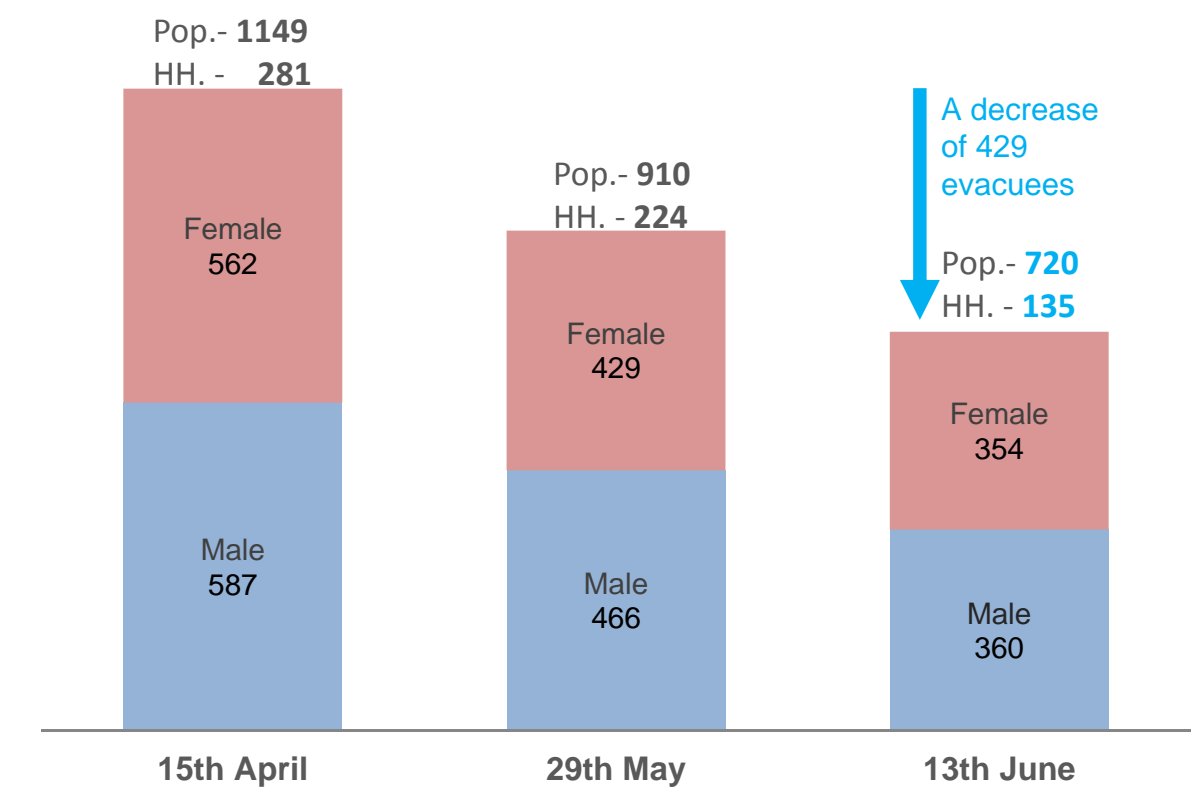

Ambae Evacuation Centre Update

(as at 13 June 2018)

Key Figures

Timeline: From 15th April to 13th June

No.	Name of EC	HH	Total Pop	Male	Female	EC Status
1	Vatumemea	0	0	0	0	closed
2	Lovundondou	4	12	5	7	active
3	Longana Center (LOH Center)	7	35	18	17	active
4	Lovunkatambola	4	24	11	13	active
5	Lolovoli	13	49	27	22	active
6	Sarabulu (host family)	1	1	1	0	active
7	Wailengi	2	10	6	4	active
8	Lovunibuke	0	0	0	0	closed
9	Lovusi	0	0	0	0	closed
10	Nararai	0	0	0	0	closed
11	Nanikama	2	9	3	6	active
12	Torgil	60	213	110	112	active
13	Saint Patricks College	42	367	194	173	active
Total		135	720	375	354	

* Data from North, South and East only