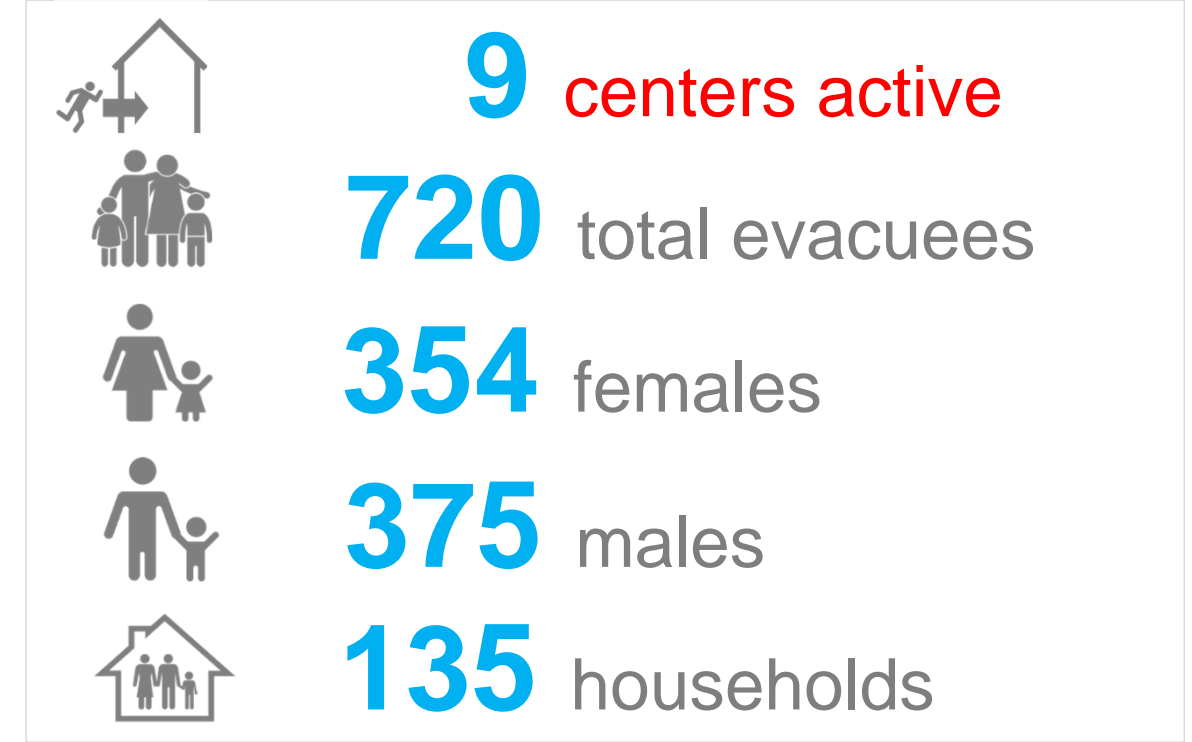

Ambae Evacuation Centre Update

(as at 13 June 2018)

Key Figures

Timeline: From 15th April to 13th June

No.	Name of EC	HH	Total Pop	Male	Female	EC Status
1	Vatumemea	0	0	0	0	closed
2	Lovundondou	4	12	5	7	active
3	Longana Center (LOH Center)	7	35	18	17	active
4	Lovunkatambola	4	24	11	13	active
5	Lolovoli	13	49	27	22	active
6	Sarabulu (host family)	1	1	1	0	active
7	Wailengi	2	10	6	4	active
8	Lovunibuke	0	0	0	0	closed
9	Lovusi	0	0	0	0	closed
10	Nararai	0	0	0	0	closed
11	Nanikama	2	9	3	6	active
12	Torgil	60	213	110	112	active
13	Saint Patricks College	42	367	194	173	active
Total		135	720	375	354	

* Data from North, South and East only