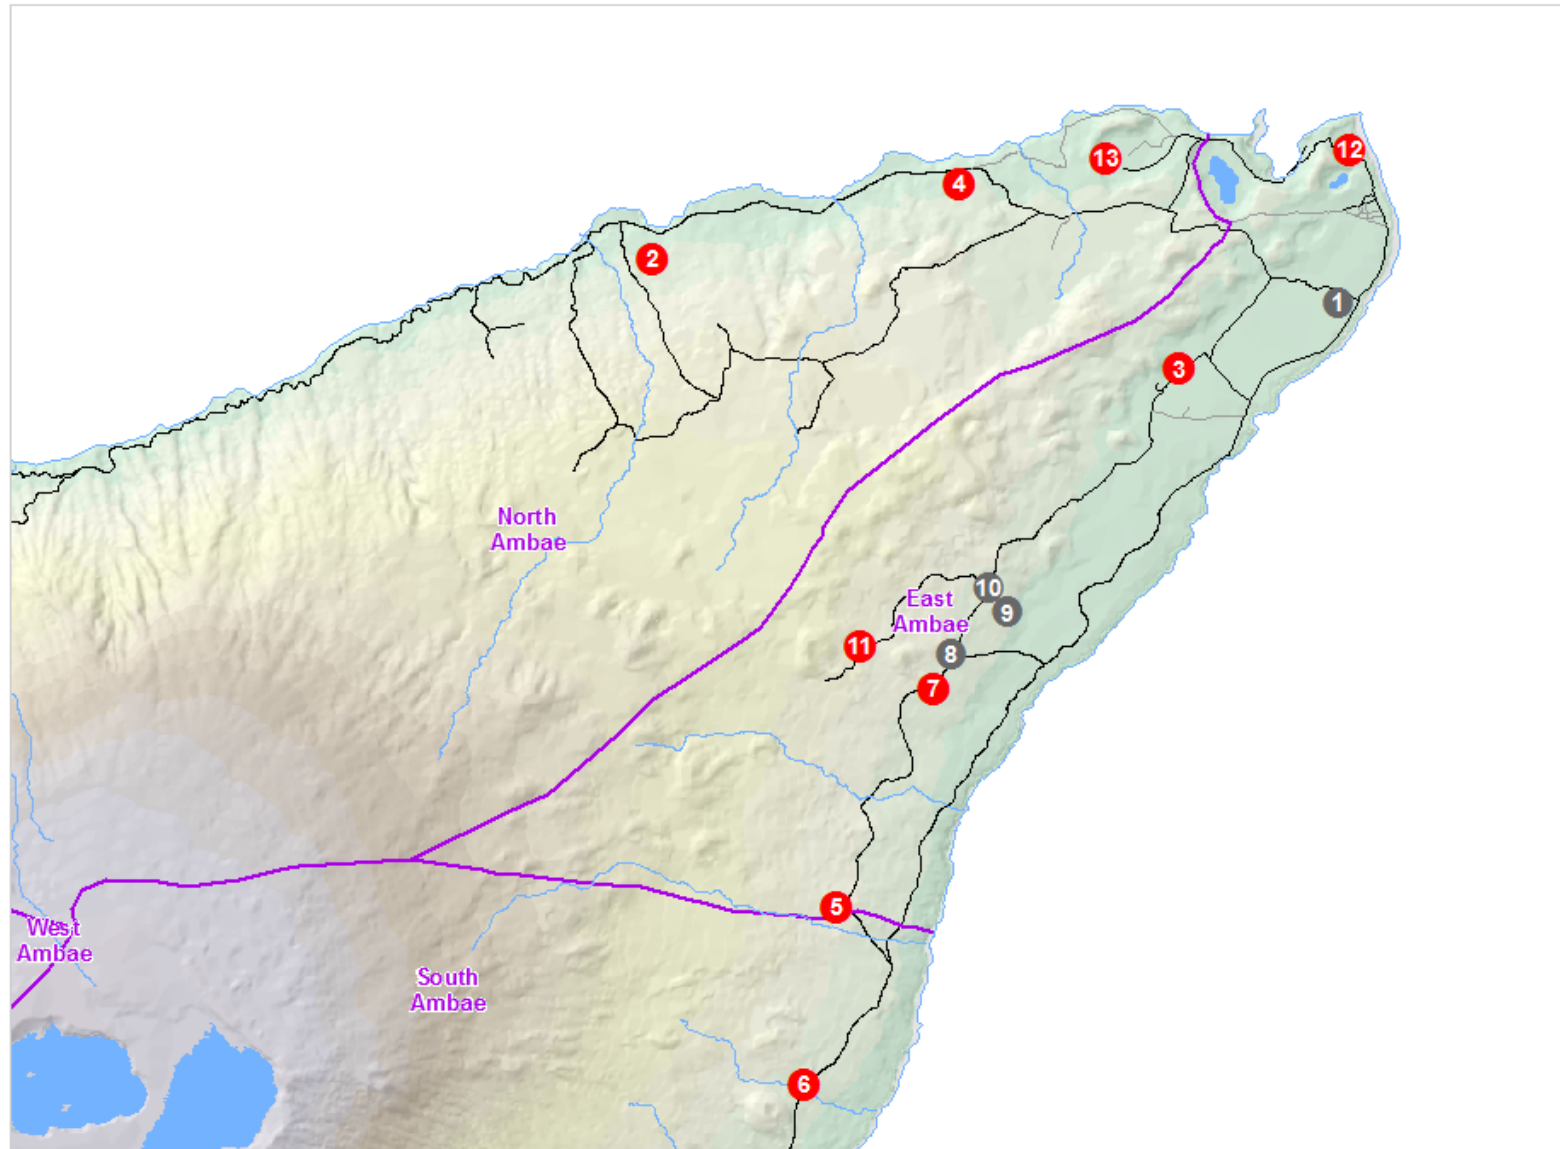

Ambae Evacuation Centre Update

(as at 13 June 2018)

Key Figures

Timeline: From 15th April to 13th June

No.	Name of EC	HH	Total Pop	Male	Female	EC Status
1	Vatumemea	0	0	0	0	closed
2	Lovundondou	4	12	5	7	active
3	Longana Center (LOH Center)	7	35	18	17	active
4	Lovunkatambola	4	24	11	13	active
5	Lolovoli	13	49	27	22	active
6	Sarabulu (host family)	1	1	1	0	active
7	Wailengi	2	10	6	4	active
8	Lovunibuke	0	0	0	0	closed
9	Lovusi	0	0	0	0	closed
10	Nararai	0	0	0	0	closed
11	Nanikama	2	9	3	6	active
12	Torgil	60	213	110	112	active
13	Saint Patricks College	42	367	194	173	active
Total		135	720	375	354	

* Data from North, South and East only