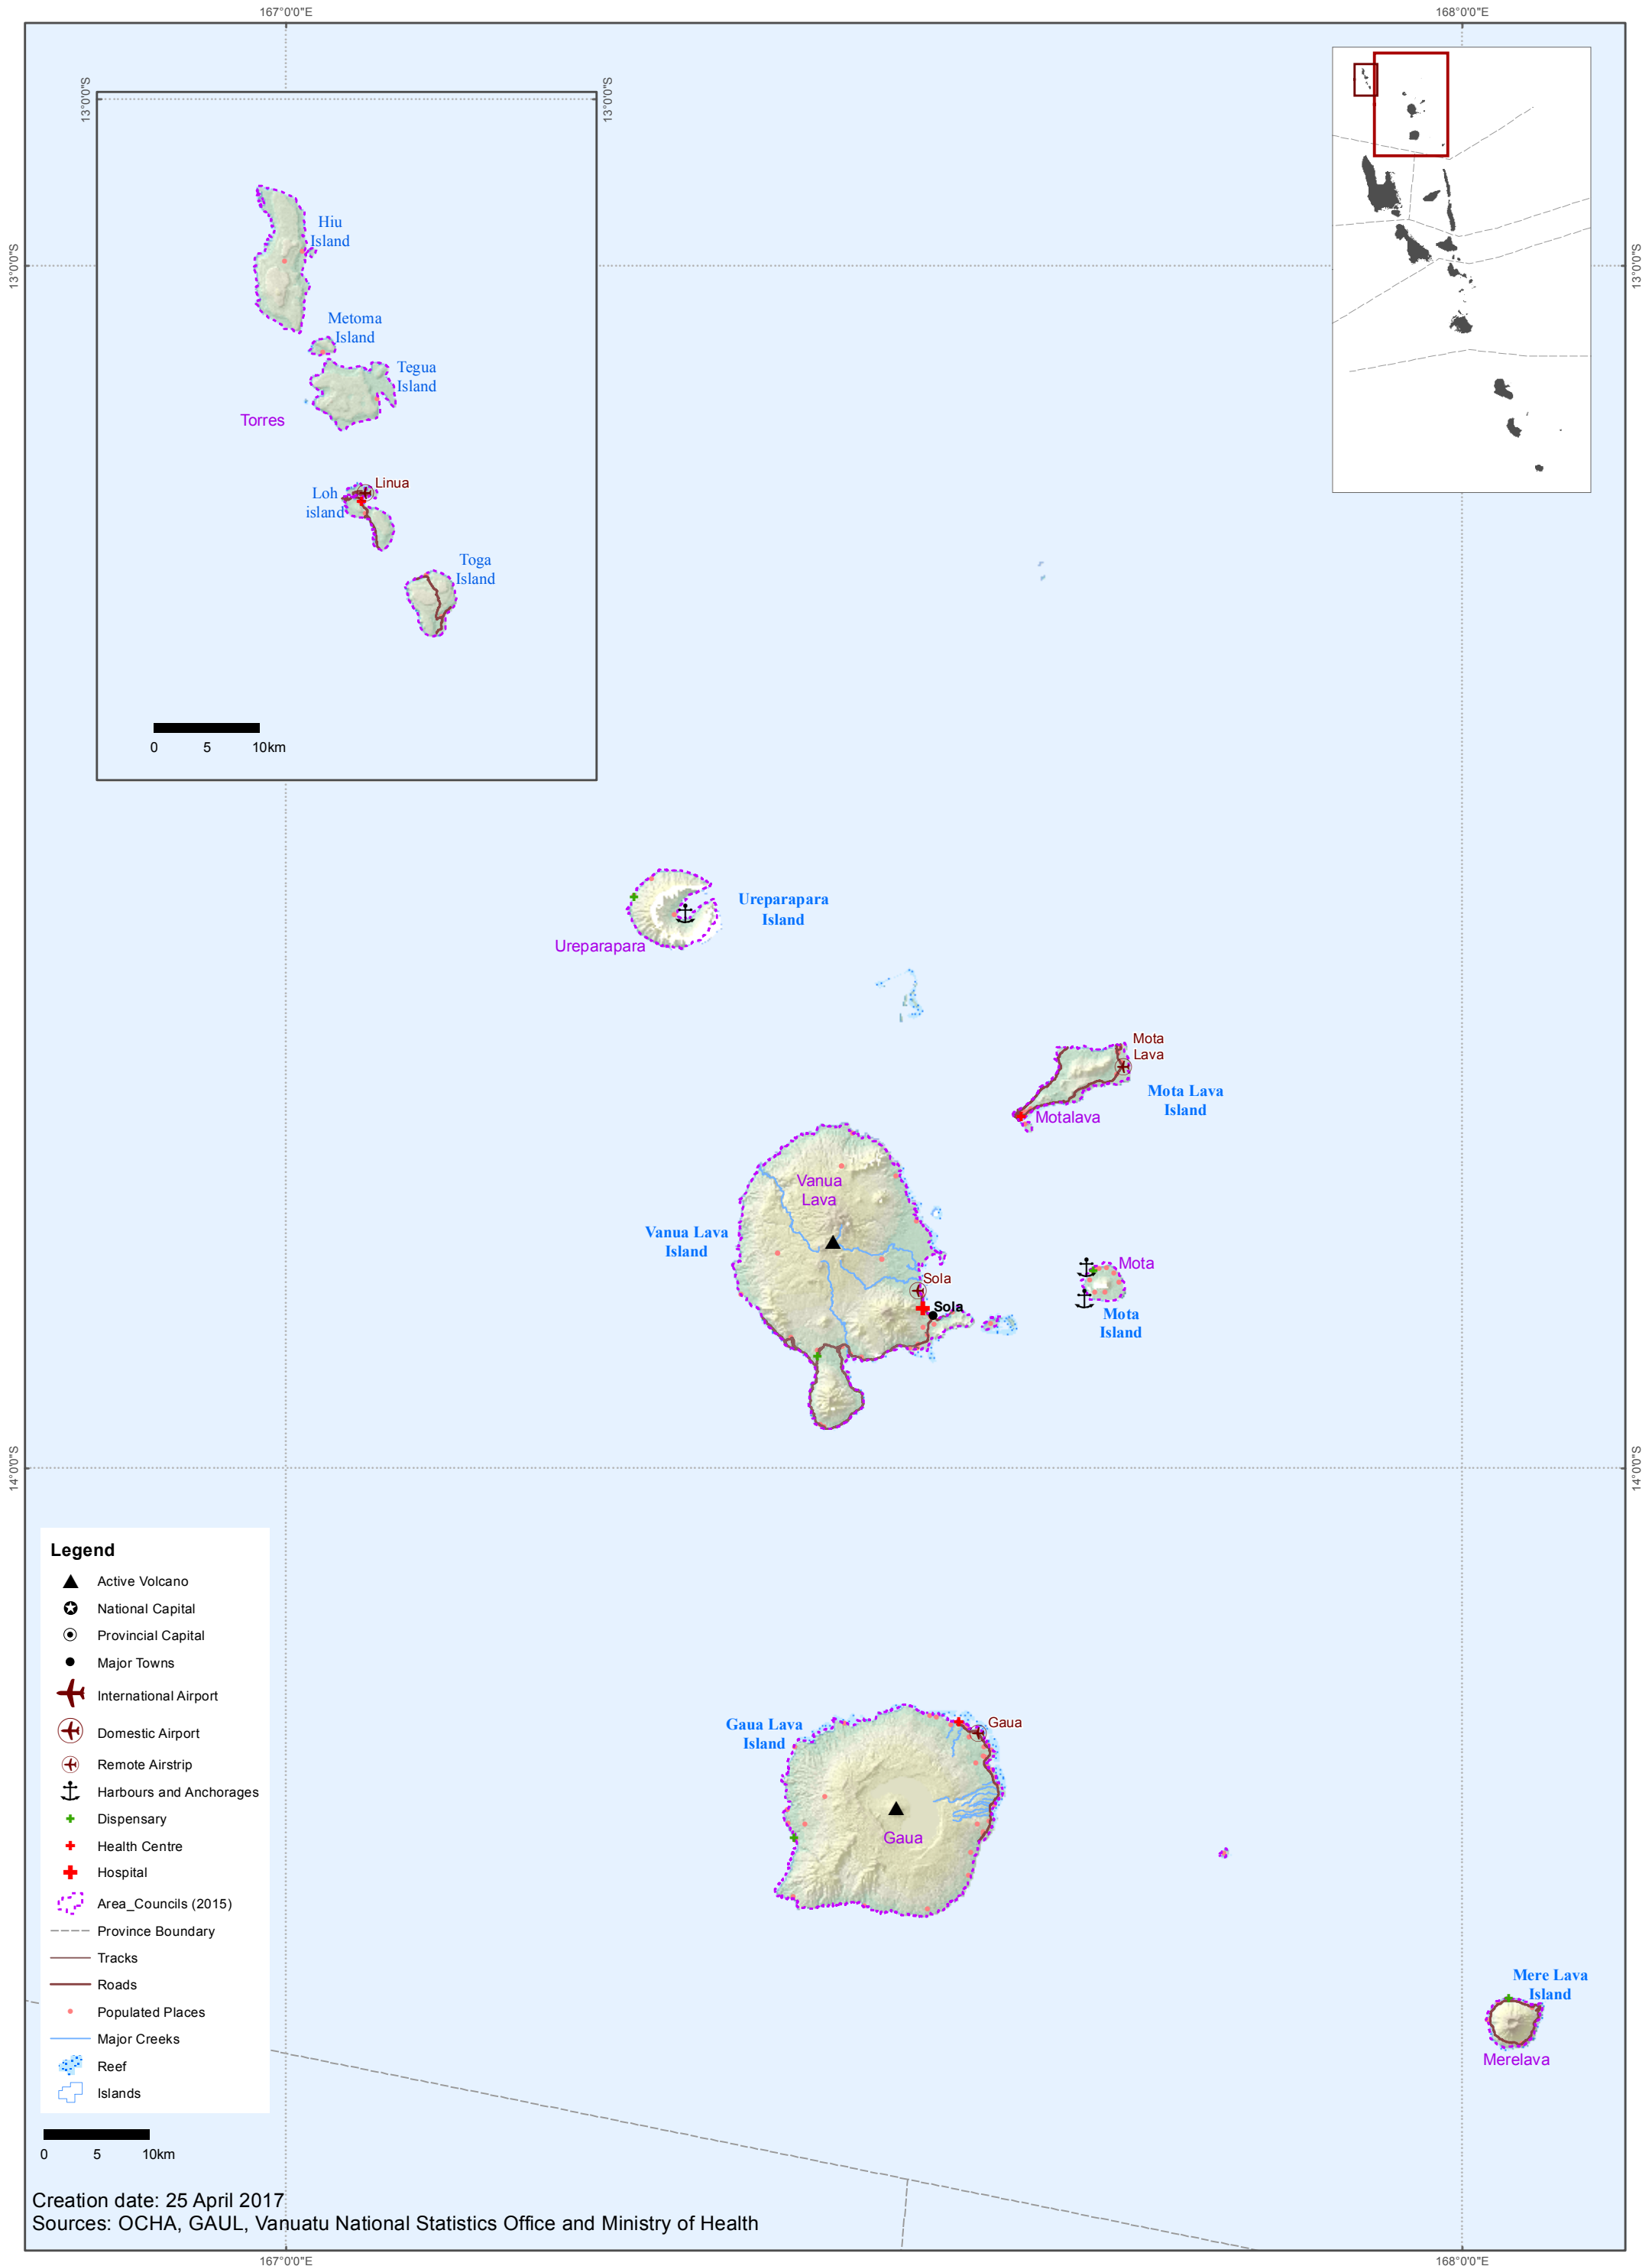

TORBA Province

Legend

- ▲ Active Volcano
- ⊛ National Capital
- ⊙ Provincial Capital
- Major Towns
- ✈ International Airport
- ✈ Domestic Airport
- ✈ Remote Airstrip
- ⚓ Harbours and Anchorages
- ⊕ Dispensary
- ⊕ Health Centre
- ⊕ Hospital
- ⬢ Area_Councils (2015)
- Province Boundary
- Tracks
- Roads
- Populated Places
- Major Creeks
- ⬢ Reef
- ⬢ Islands

Creation date: 25 April 2017
 Sources: OCHA, GAUL, Vanuatu National Statistics Office and Ministry of Health