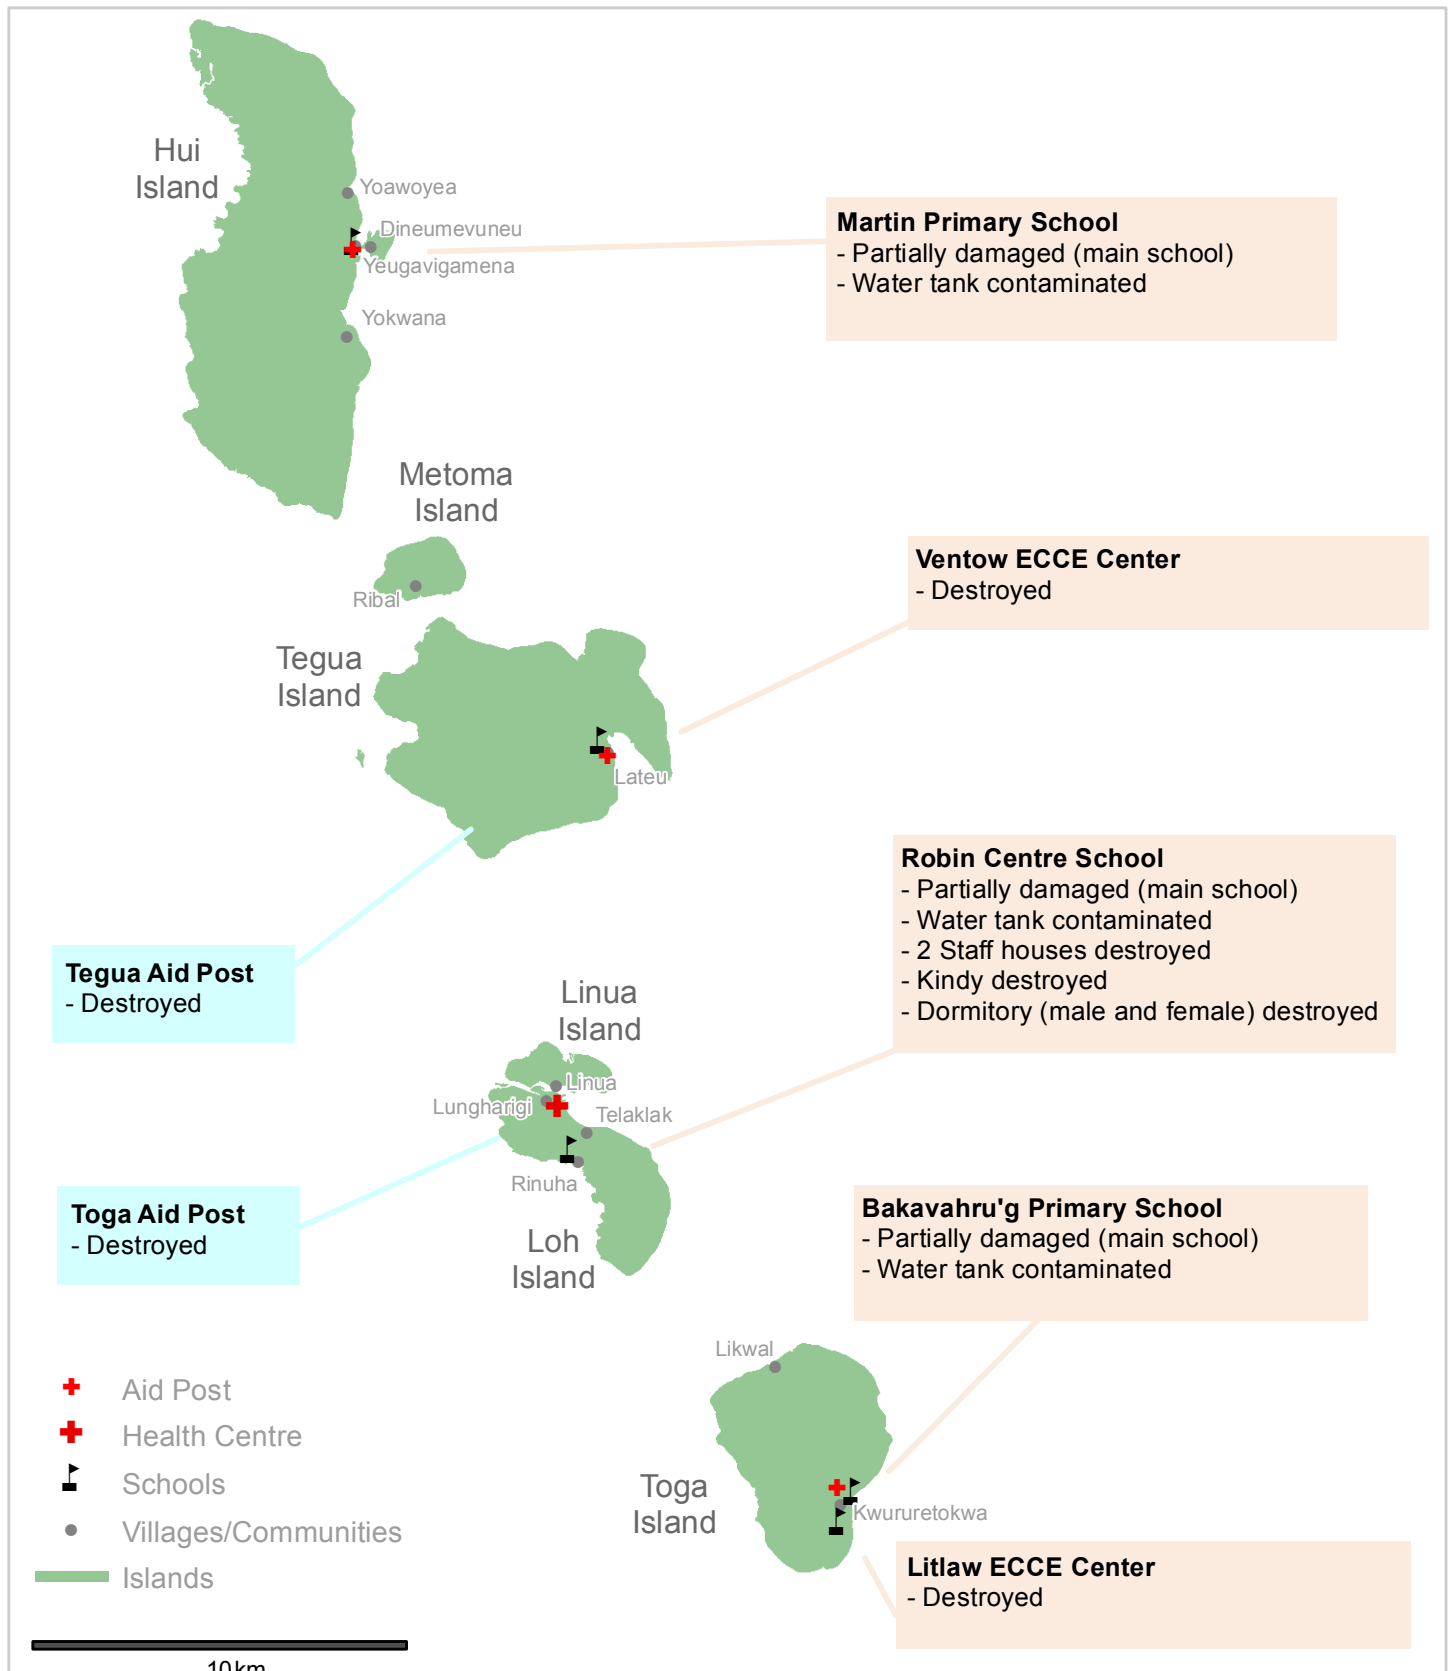

Tropical Cyclone Donna Initial Assessment Information

Torres Island Group Summary of damage to Health and Education Facilities

Data Sources:

Vanuatu Ministries of Health and Education
9:00am 16 May 2017

The information in this map is from a range of sources. The NDMO takes no responsibility for the accuracy of the information provided.