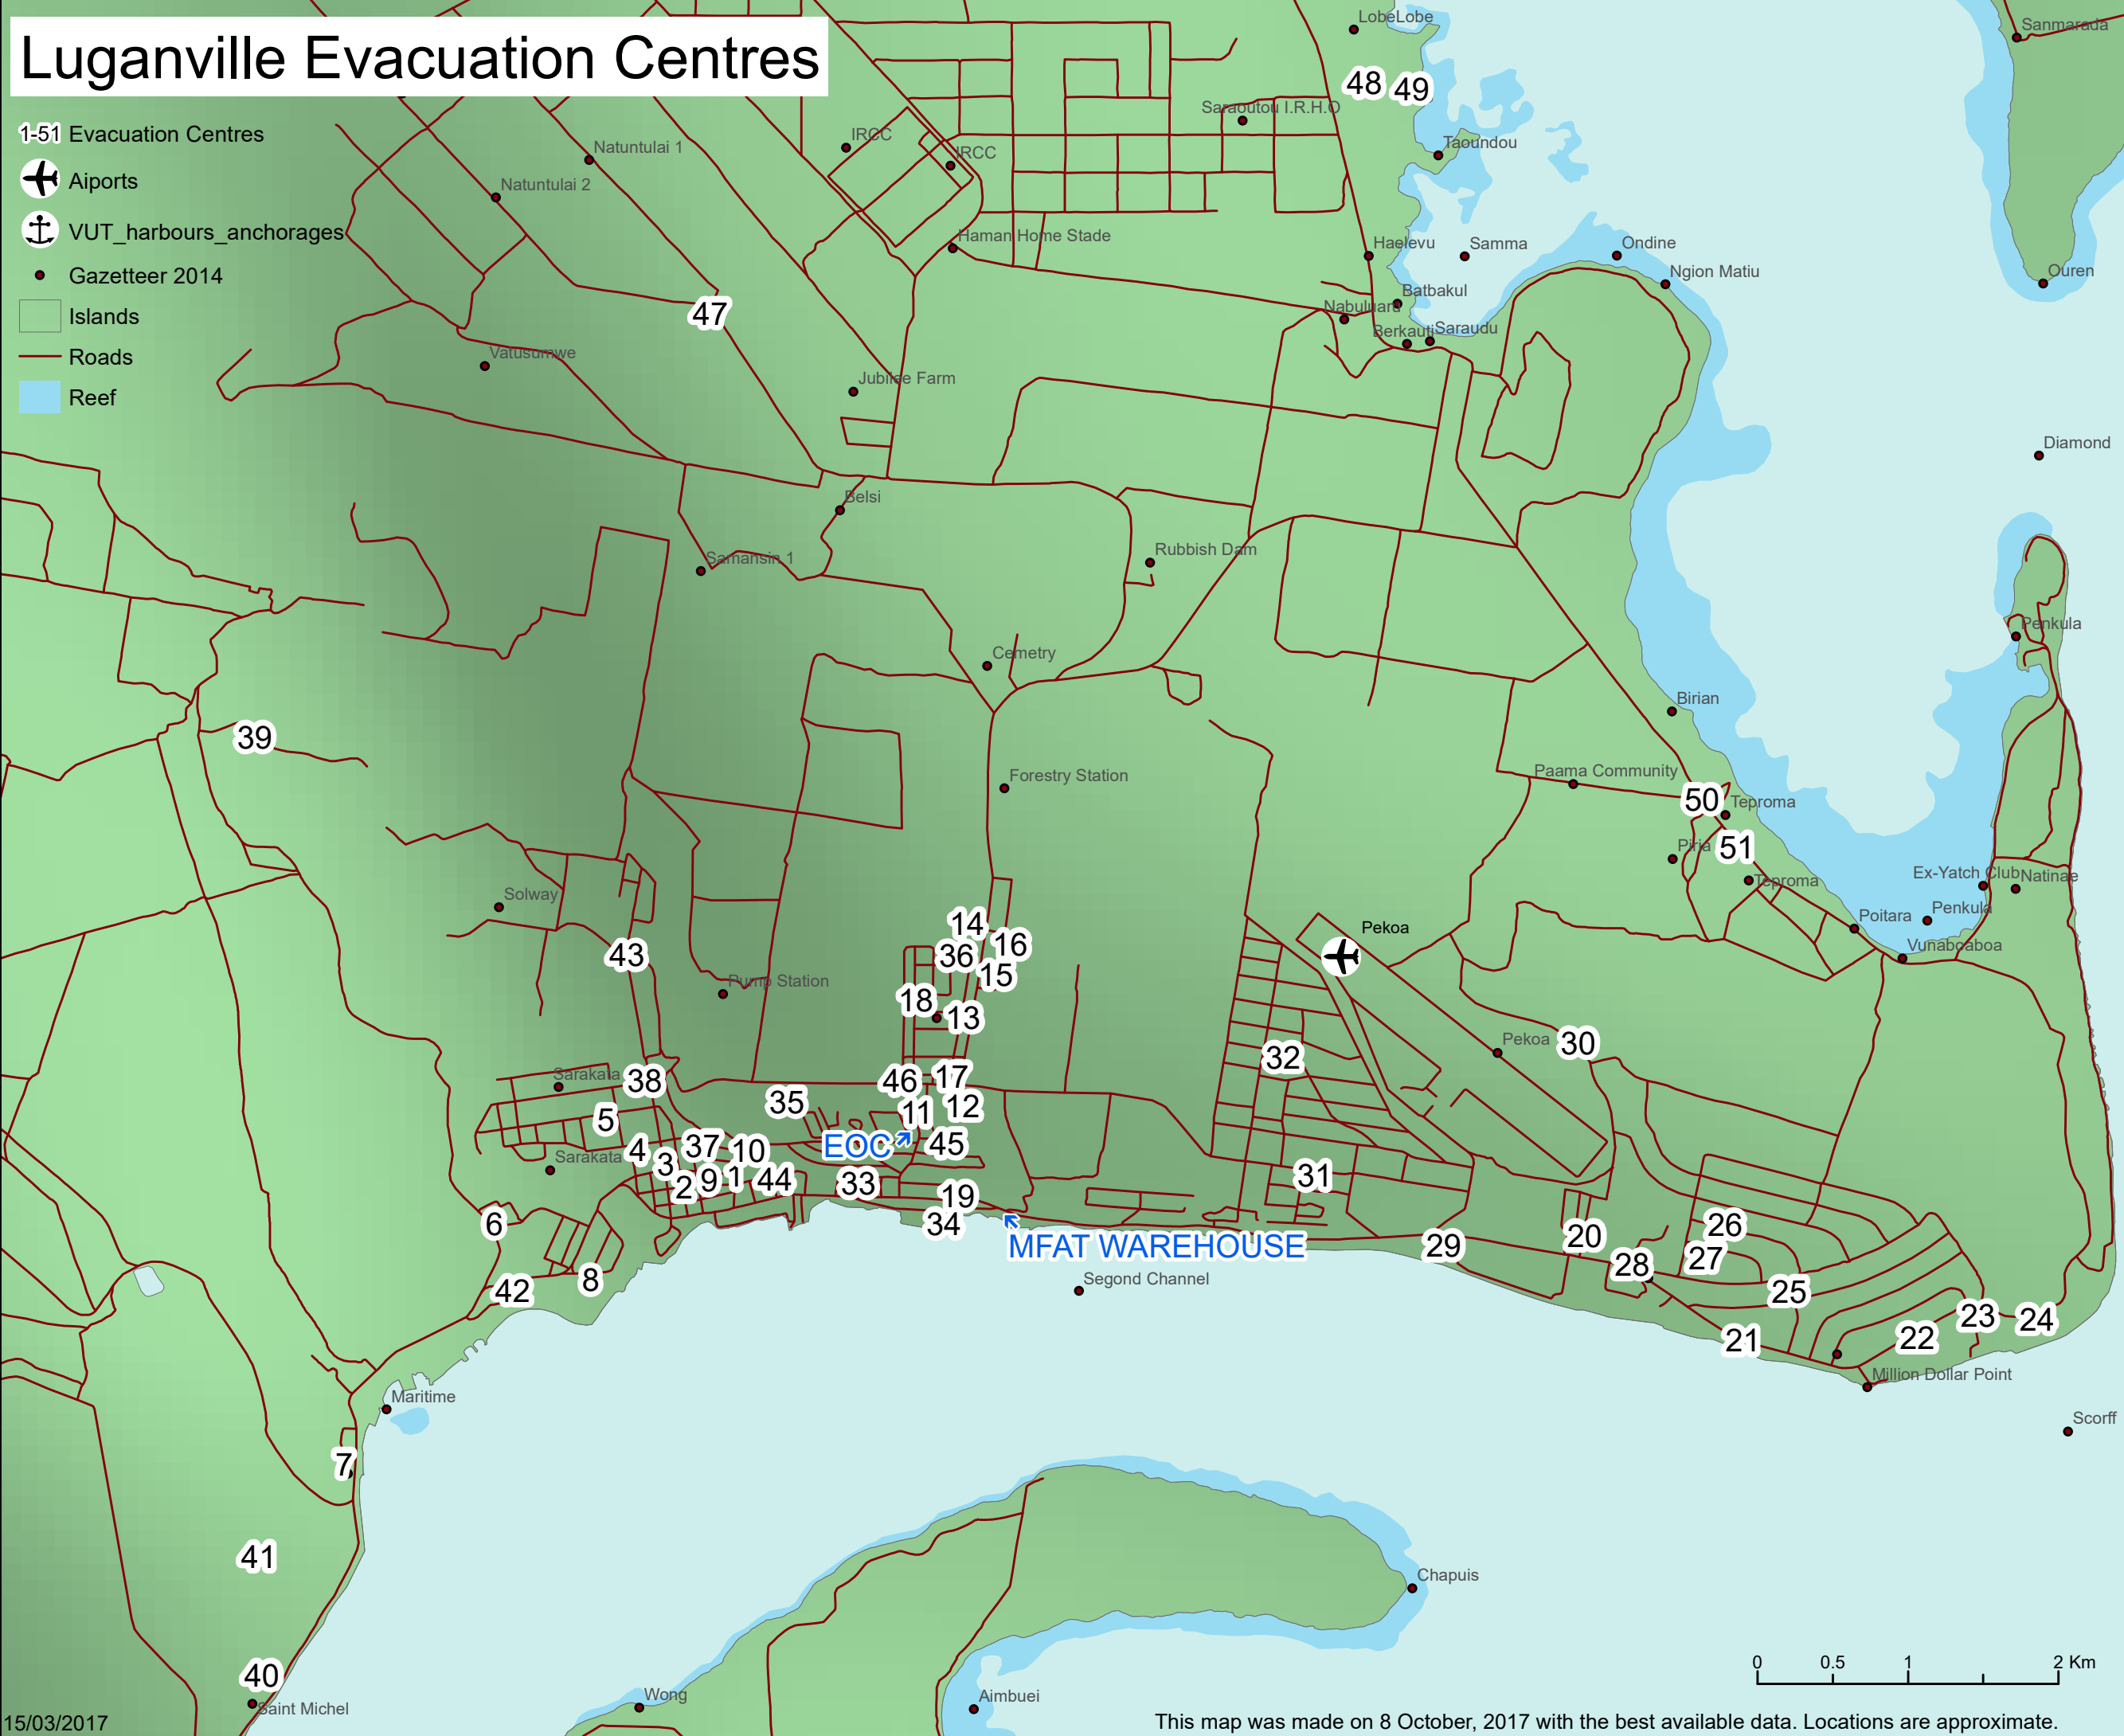

Luganville Evacuation Centres

- 1-51 Evacuation Centres
- Airports
- VUT_harbours_anchorages
- Gazetteer 2014
- Islands
- Roads
- Reef

Name
1 MORMON CHURCH
2 APOSTOLIC CHURCH
3 CENTENERY CHURCH
4 ANGLICAN PARISH
5 SARAKATA SDA
6 MANGO STATION ANGLICAN
7 BP BON PRESBYTERIAN
8 KAMEWA
9 BAHEN CENTRE (TOWN)
10 NCYC
11 CHIEFS NAKAMAL
12 LFA CHAPIUS STADIUM
13 ANGLICAN PARISH CHAPIUS
14 GAETONG P NAKAMAL
15 CHAPIUS 2 SDA
16 BAPTIST CHURCH CHAPIUS
17 VCF CHAPIUS
18 CATHOLIC CHAPIUS
19 NATUREL - AMON NGWELE
20 CAMP DAVID BANBAN
21 ZION CHURCH BANBAN
22 RACHEL BOMBUA
23 HARRY TURA PASTOR
24 BOMBUA CHURCH OF CHRIST
25 PRESBYTERIAN CHURCH BANBAN
26 KINGDOM CENTRE BANBAN
27 CHURCH OF CHRIST BANBAN
28 DAYSI BANBAN
29 PASTOR ZEBEDY BANBAN
30 HAROLD VERE BANBAN ARANTOA
31 ALFRED GARAE SHOW GROUND
32 DAVID PERU SHOW GROUND
33 SAMUEL BOE
34 MAIN WHARF TERMINAL
35 SOLOMON HILL
36 PRESBYTERIAN PARISH CHAPIUS
37 DONALD STATION
38 TANGARA STATION
39 NEGAR COMMUNITY
40 SAINT MICHELLE
41 RADIO STATION
42 CHARLEY TANWATA RED CORNER
43 SOLWE SDA
44 SAINT TERESE SCHOOL
45 SANTO EAST SCHOOL
46 CMC CHURCH CHAPIUS
47 AOG JUBILEE FARM
48 AOG LOPELOPE
49 JOHN TARI LOPELOPE
50 TEPROMA CHIEF JEROME
51 TEPROMA CHURCH OF CHRIST