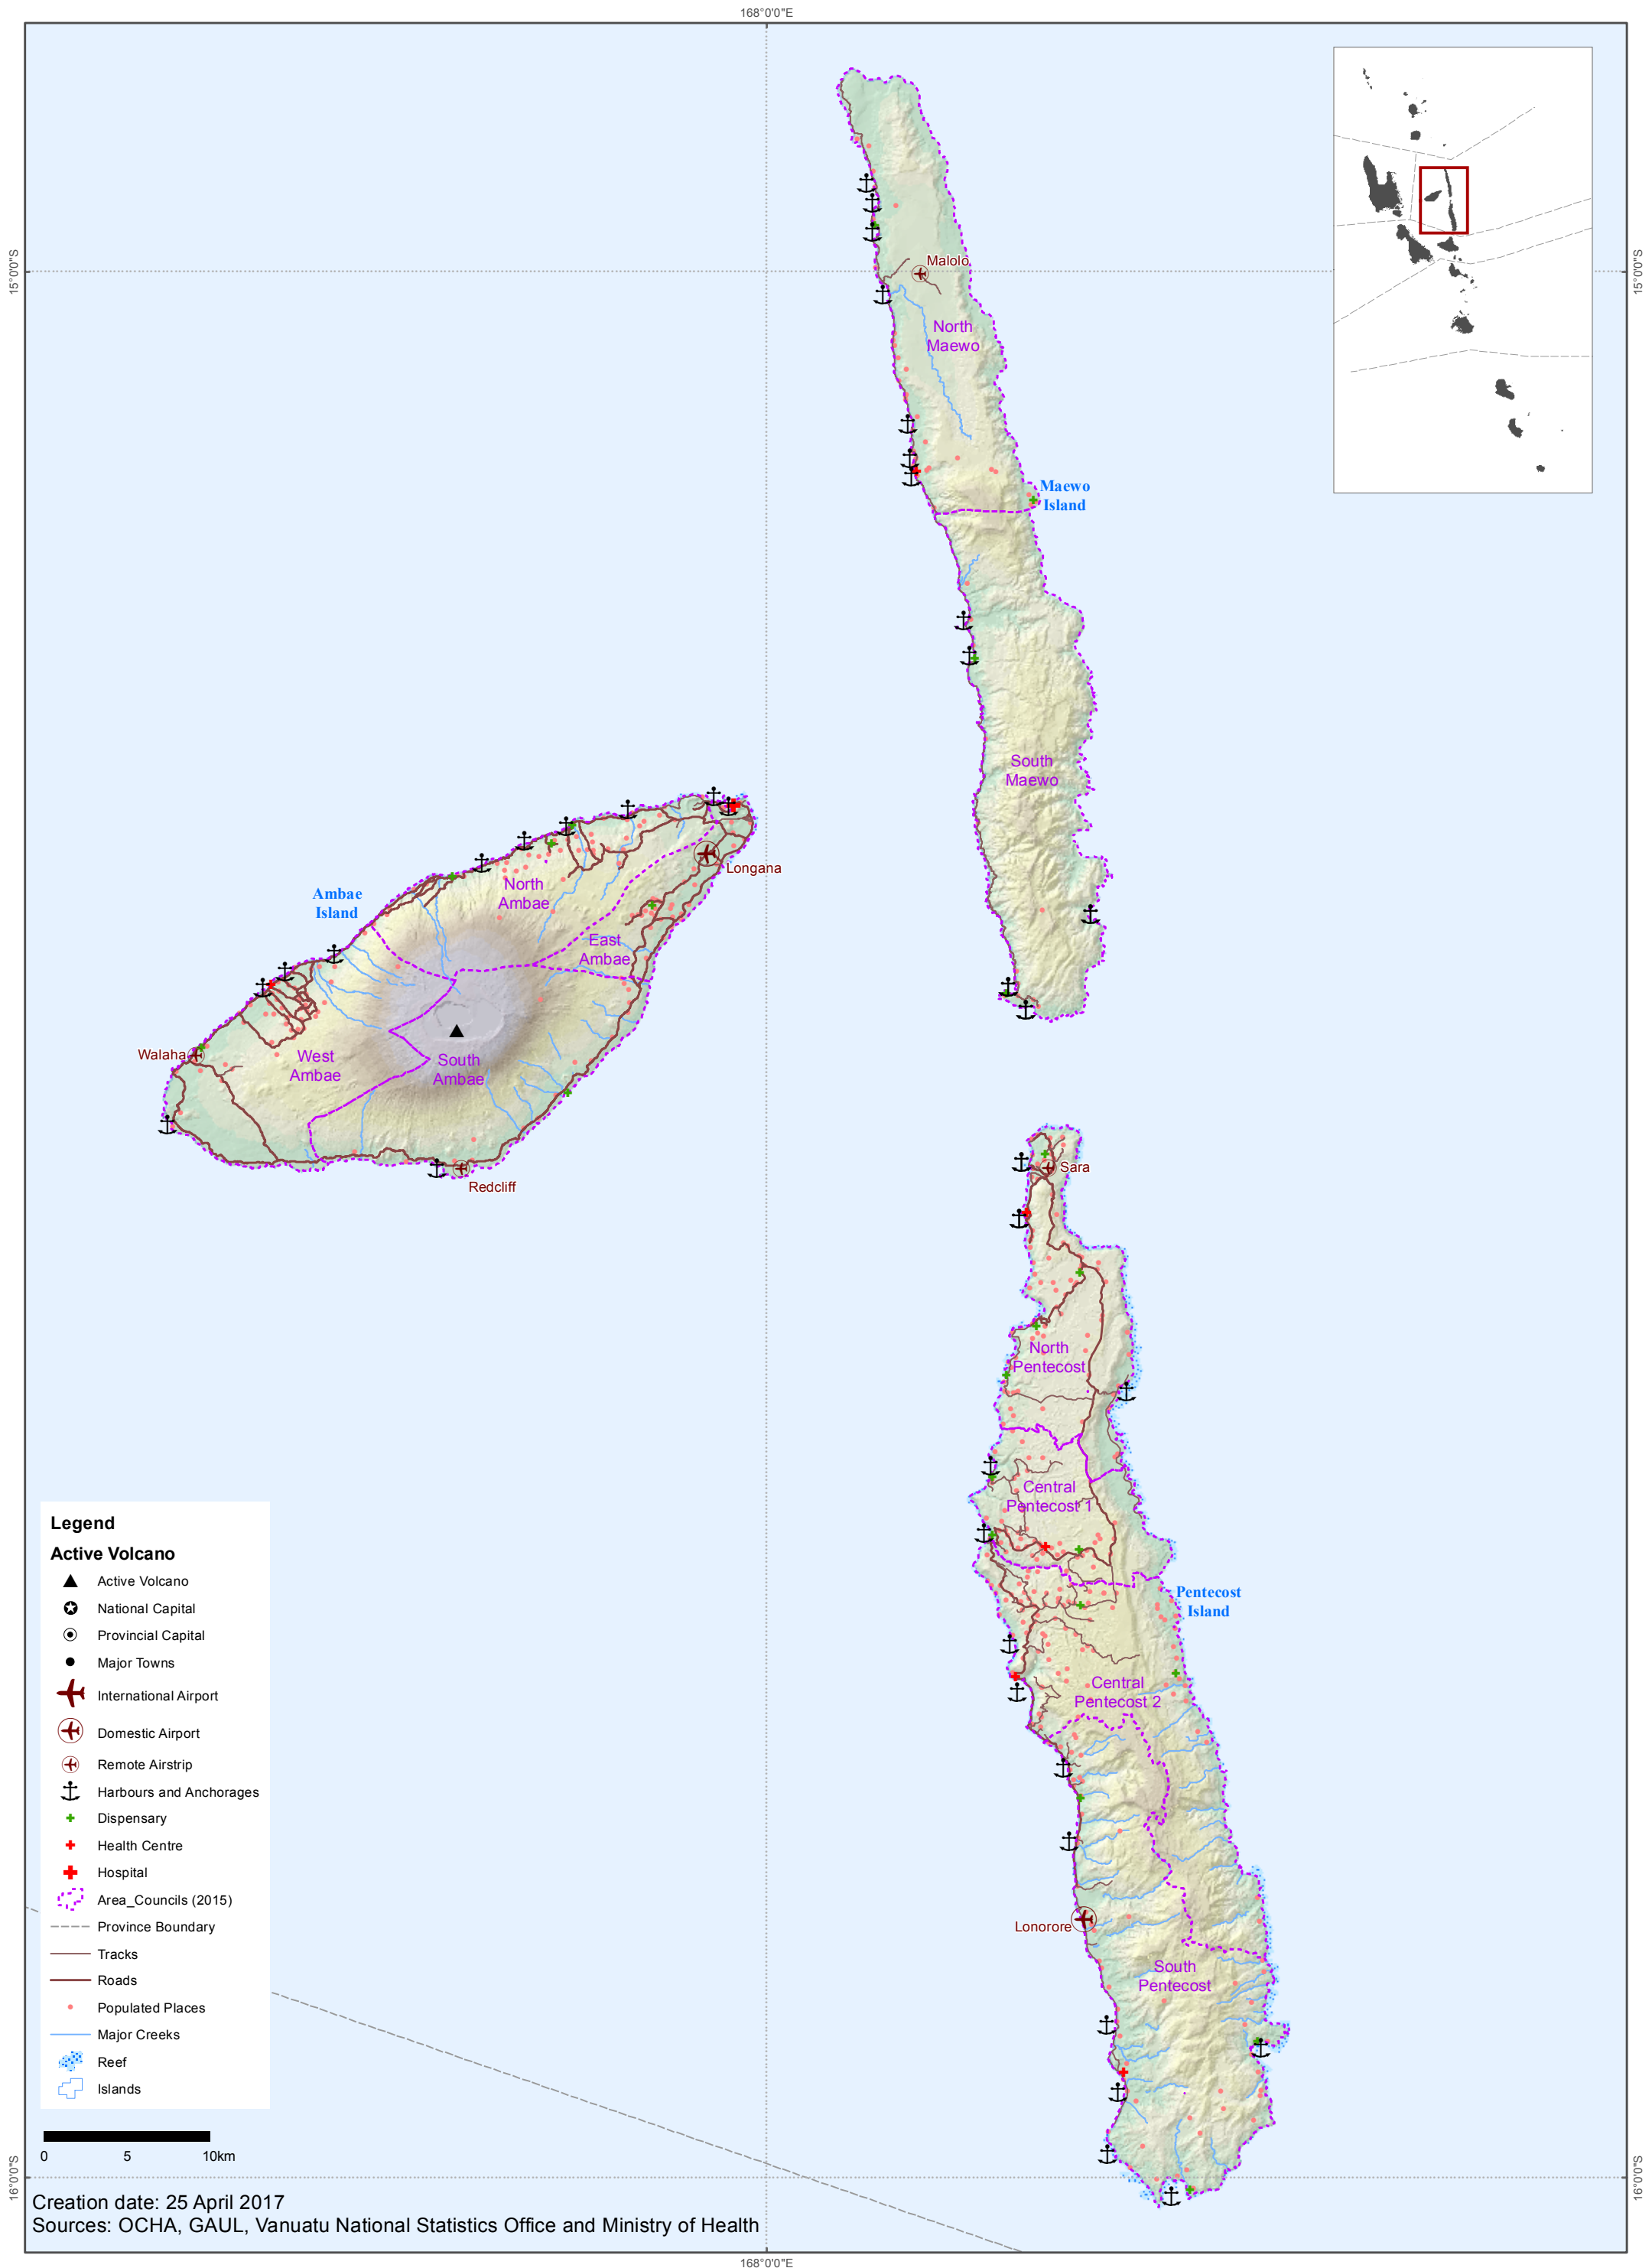

# PENAMA Province

## Legend

### Active Volcano

- ▲ Active Volcano
- ⊛ National Capital
- ⊙ Provincial Capital
- Major Towns
- ✈ International Airport
- ✈ Domestic Airport
- ✈ Remote Airstrip
- ⚓ Harbours and Anchorages
- ⊕ Dispensary
- ⊕ Health Centre
- ⊕ Hospital
- ⊕ Area\_Councils (2015)
- Province Boundary
- Tracks
- Roads
- Populated Places
- Major Creeks
- ⊕ Reef
- ⊕ Islands

0 5 10km

Creation date: 25 April 2017

Sources: OCHA, GAUL, Vanuatu National Statistics Office and Ministry of Health