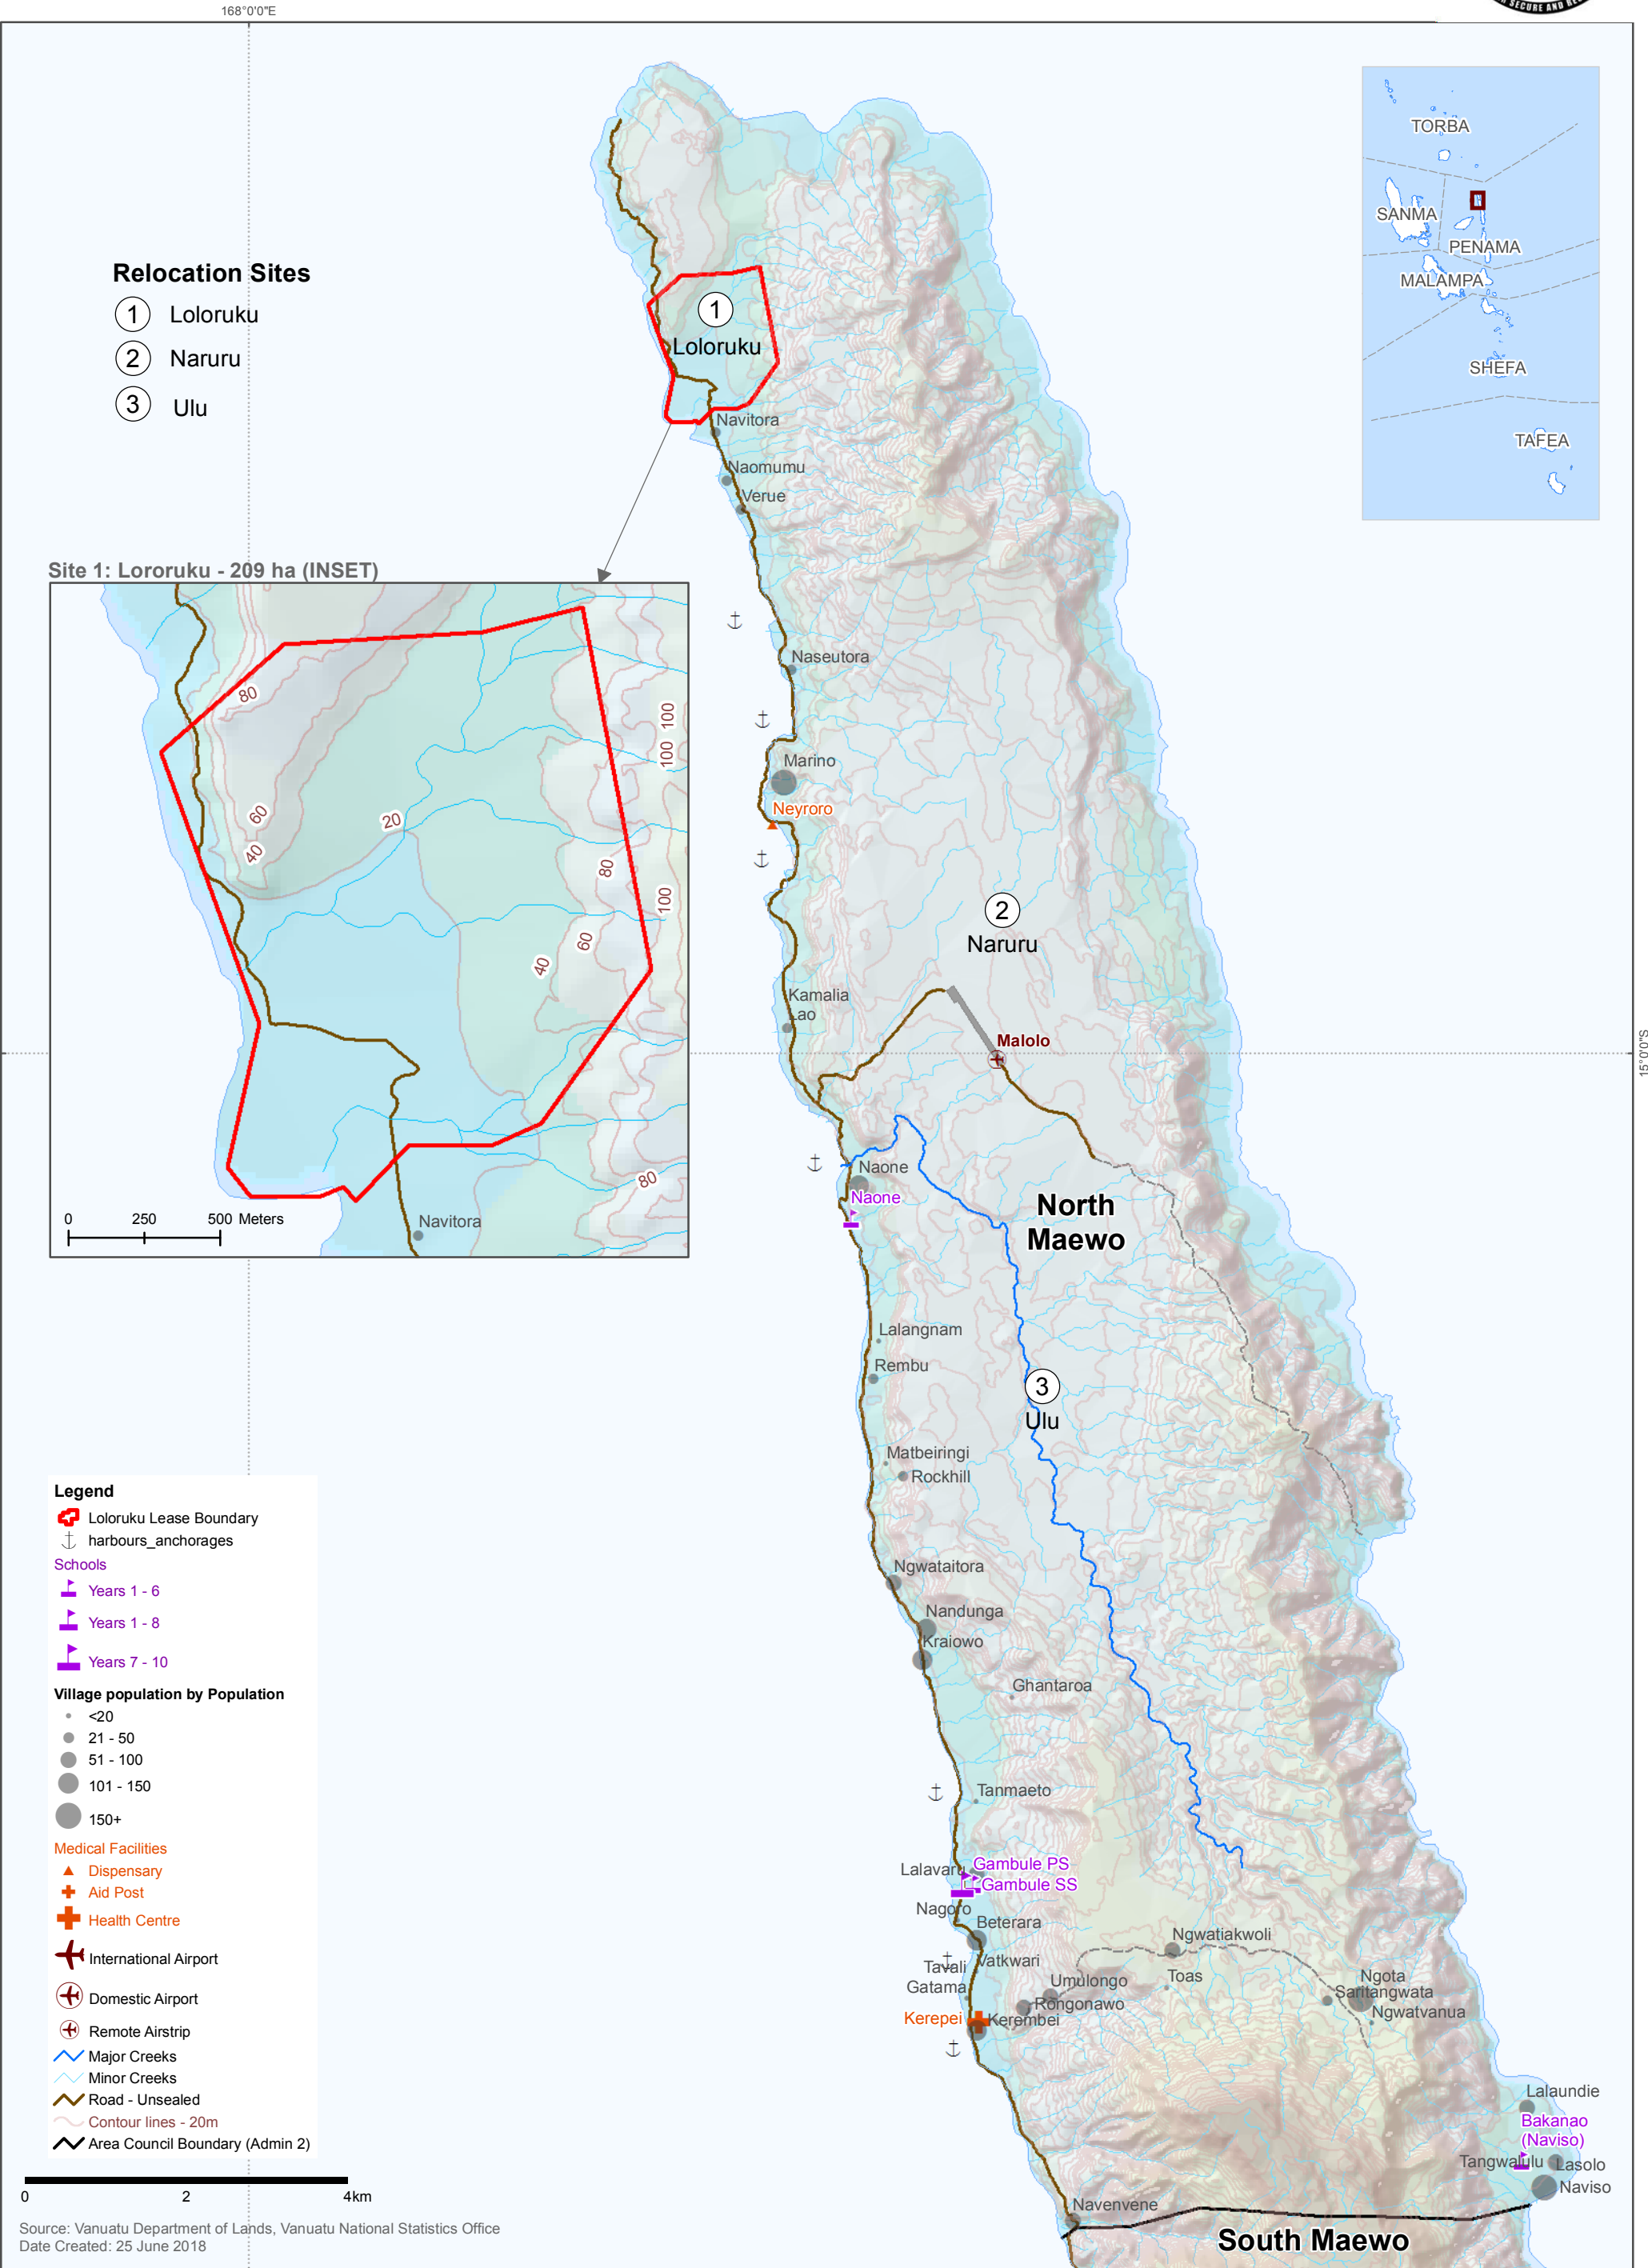

Maewo Relocation Planning

25 June 2018

15°0'0"S

15°0'0"S

168°0'0"E

168°0'0"E

0 2 4km

0 250 500 Meters