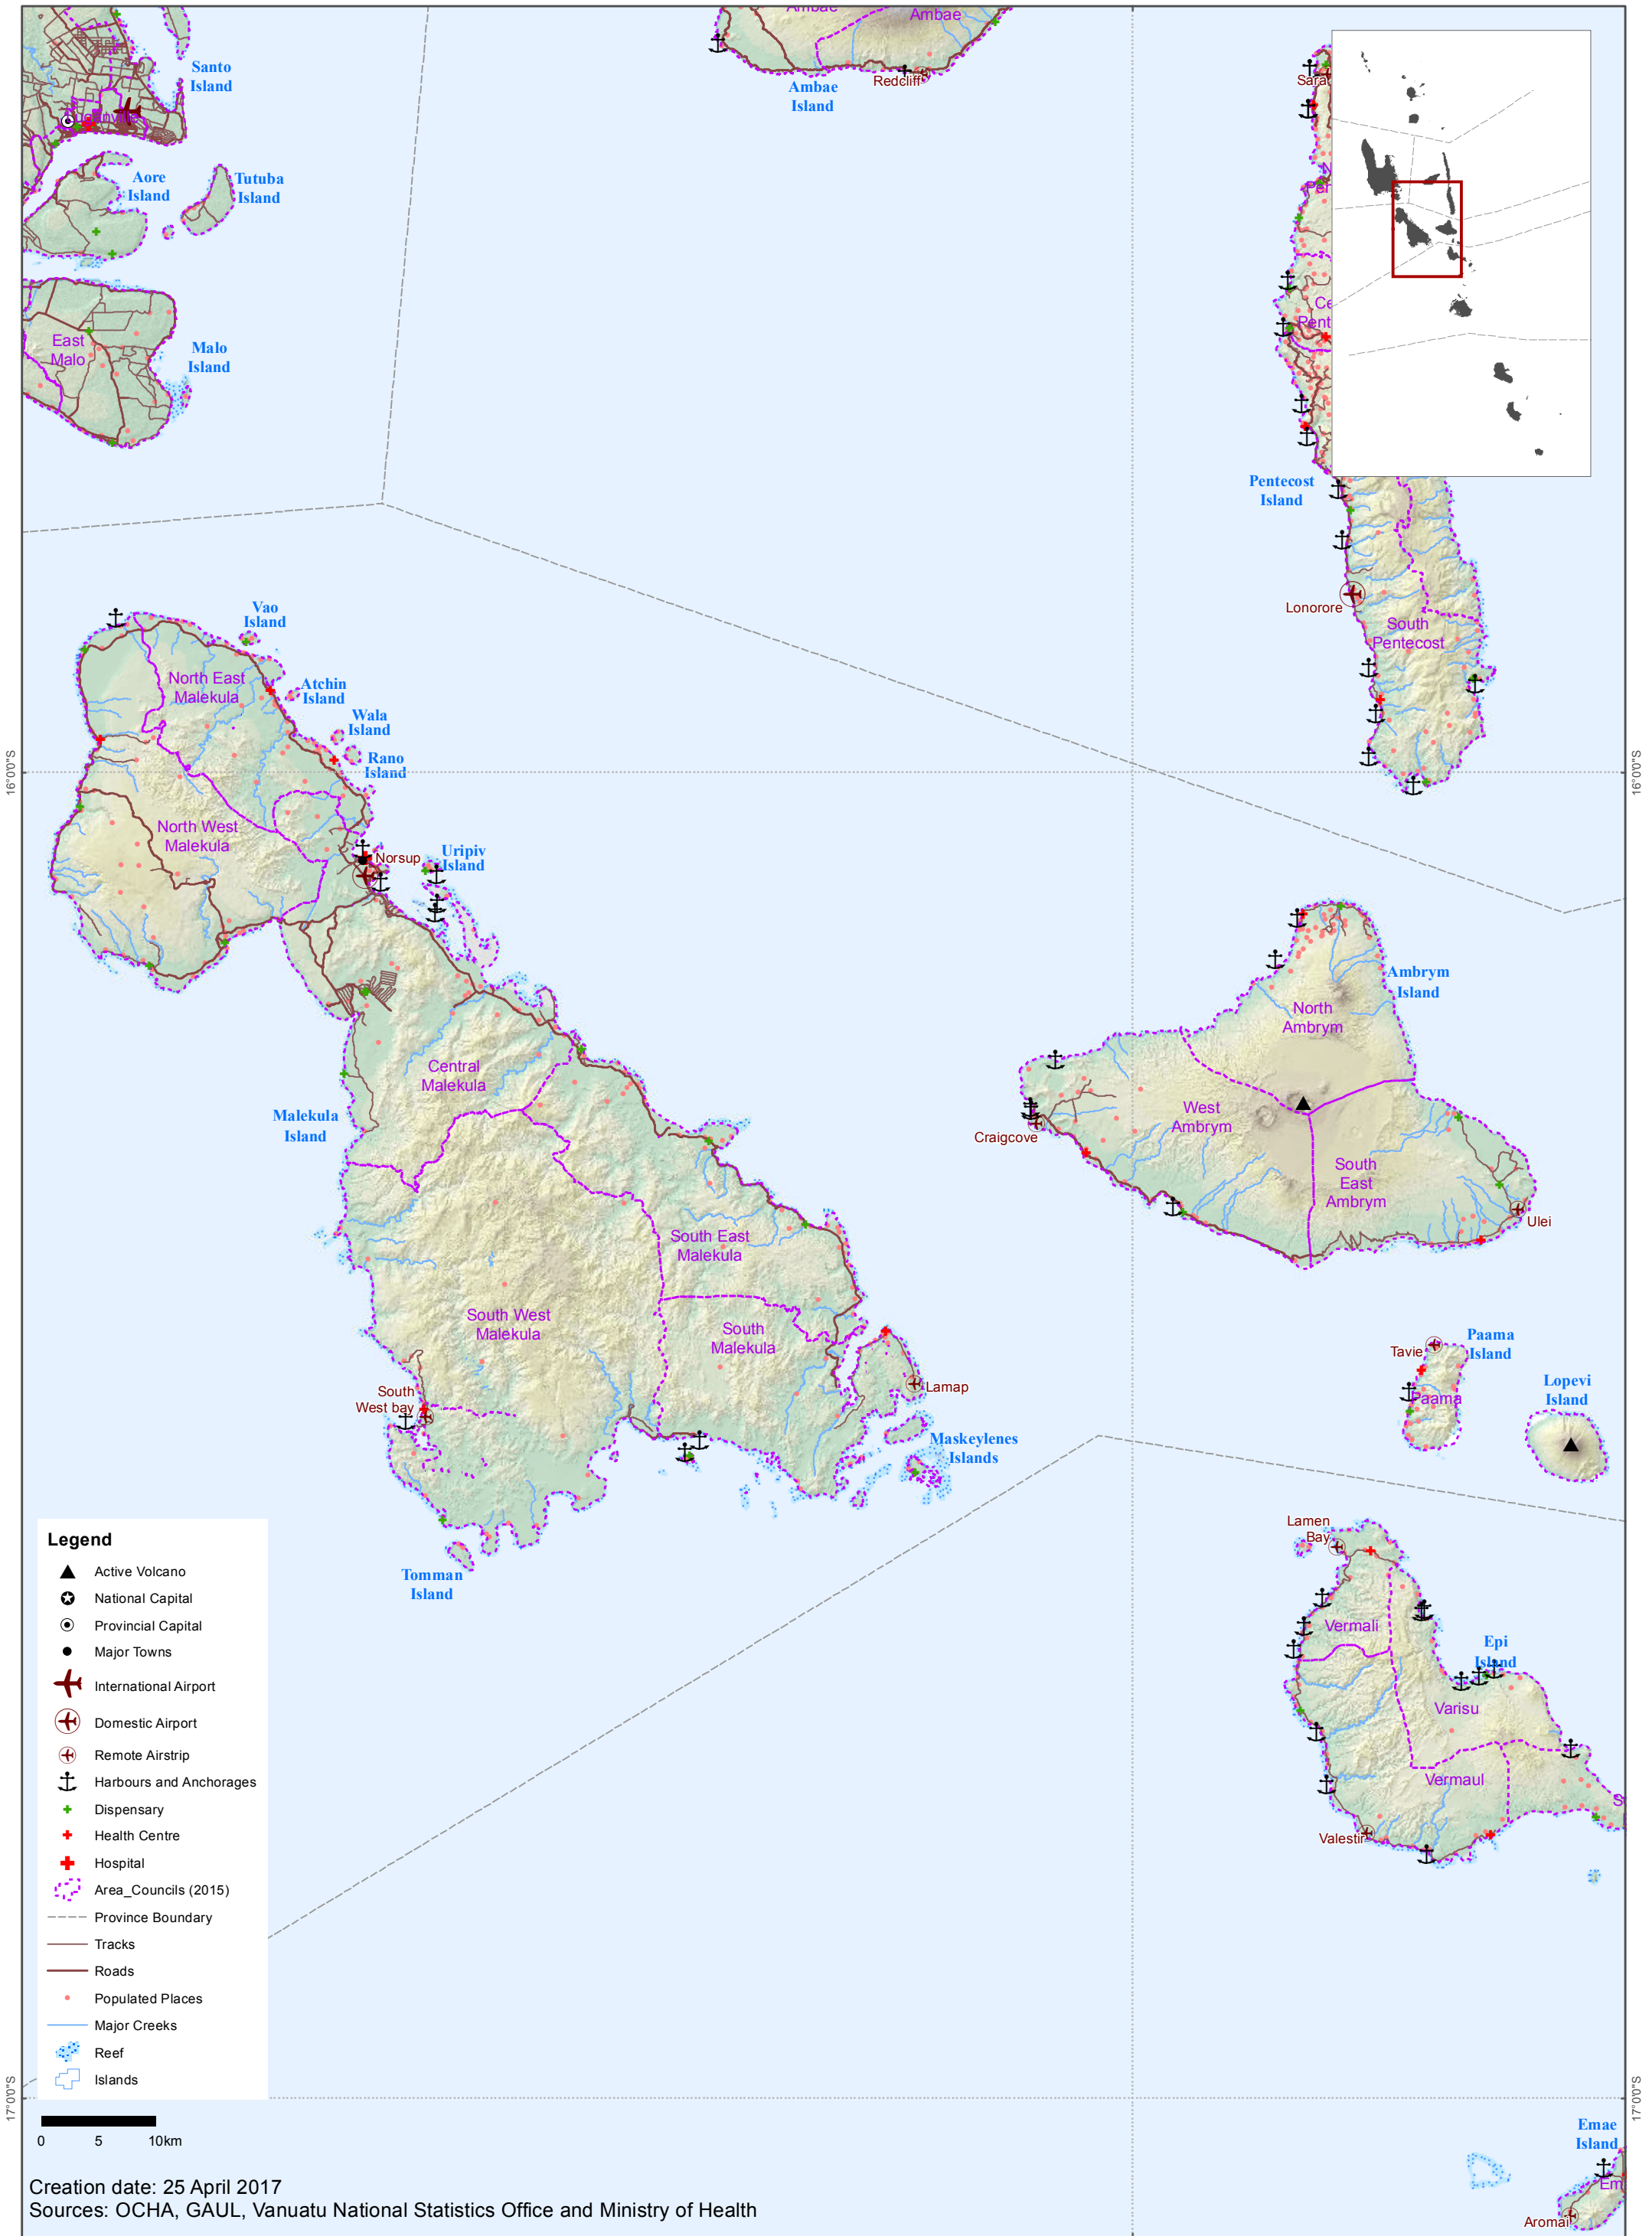

# MALAMPA Province

168°0'0"E

Creation date: 25 April 2017  
 Sources: OCHA, GAUL, Vanuatu National Statistics Office and Ministry of Health

168°0'0"E