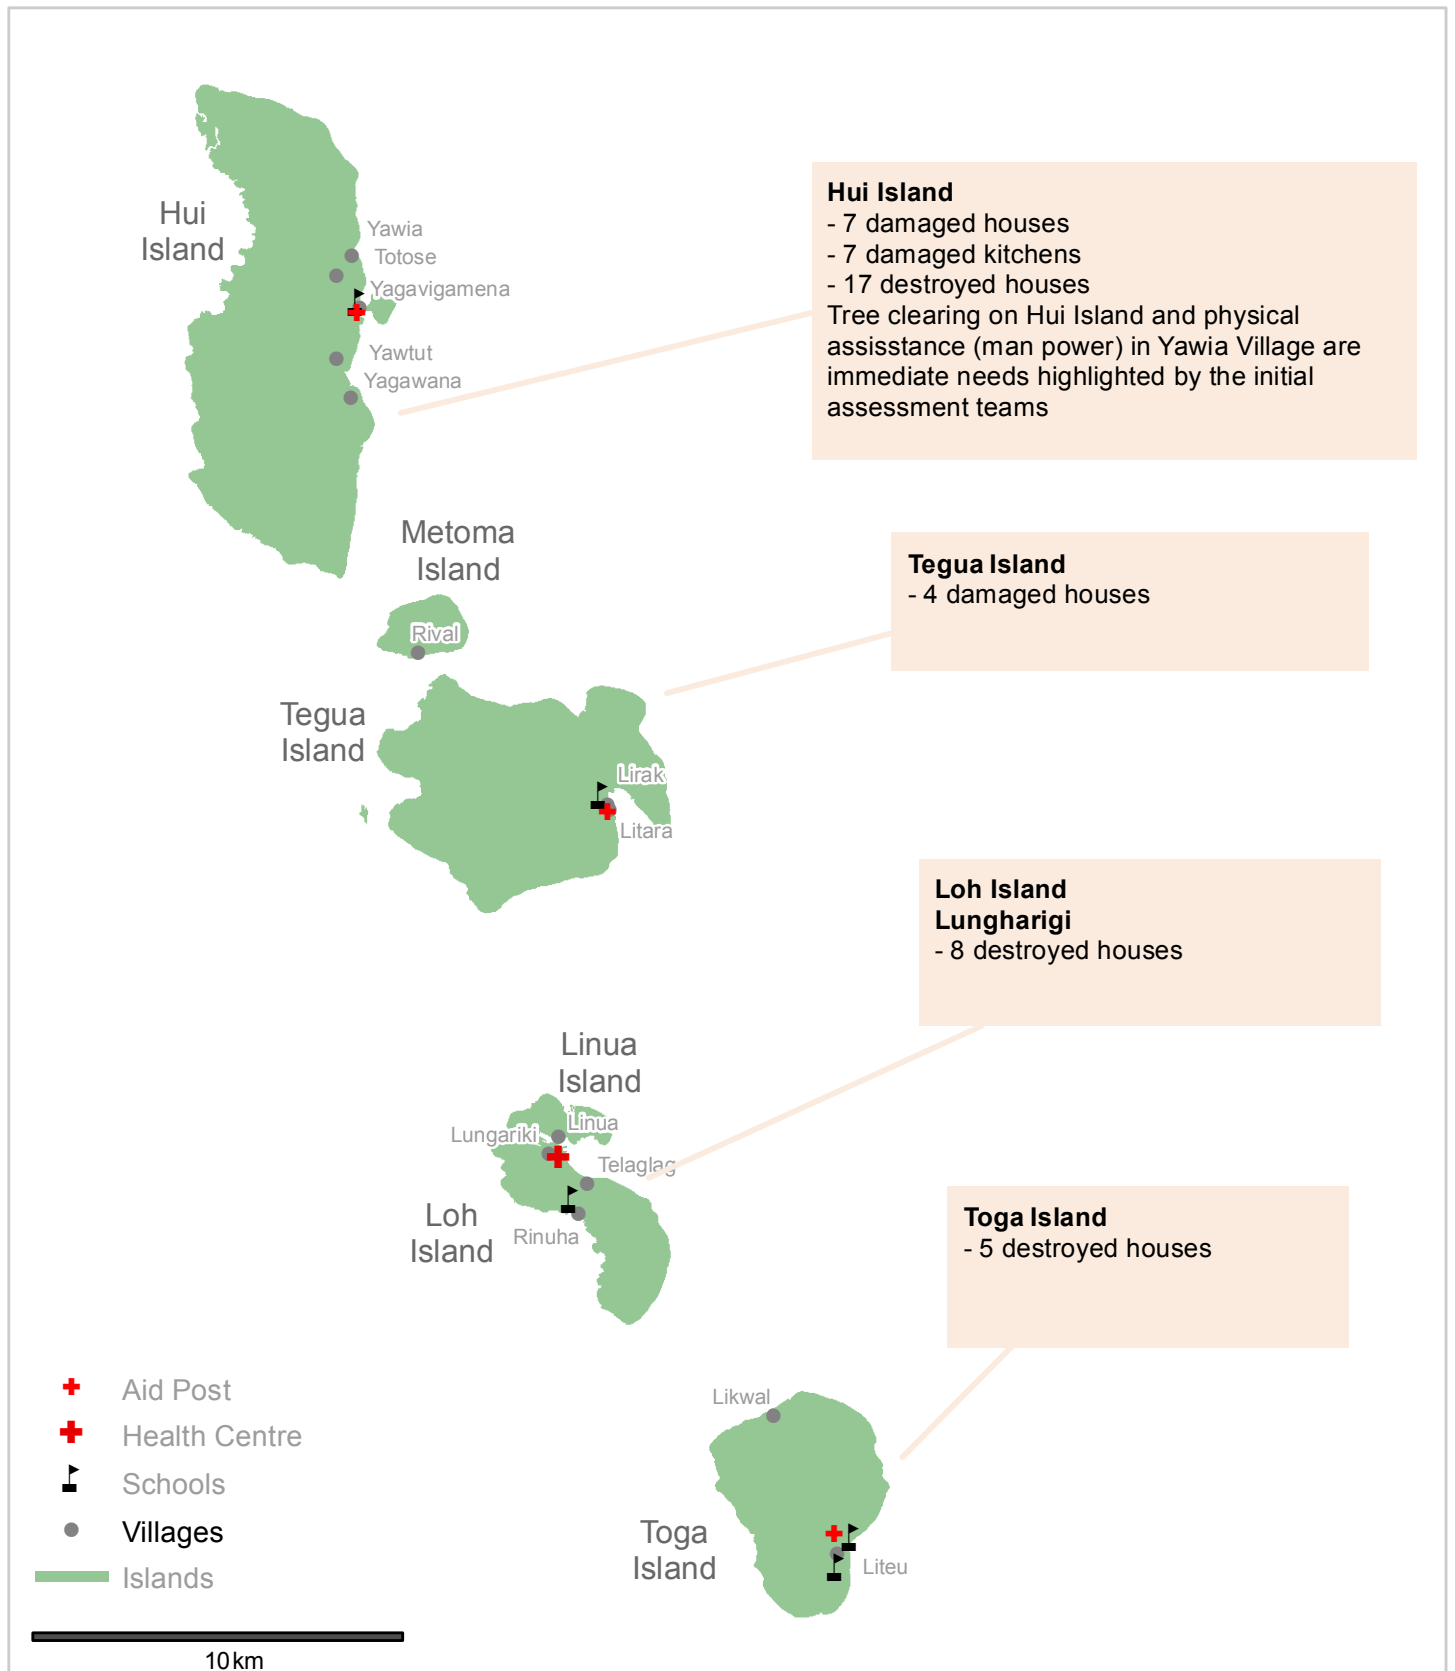

# Tropical Cyclone Donna Initial Assessment Information

Torres Island Group - Summary of reported damage to houses

**Data Sources:**  
 Various sources  
 11:00am 16 May 2017

The information in this map is from a range of sources. The NDMO takes no responsibility for the accuracy of the information provided.